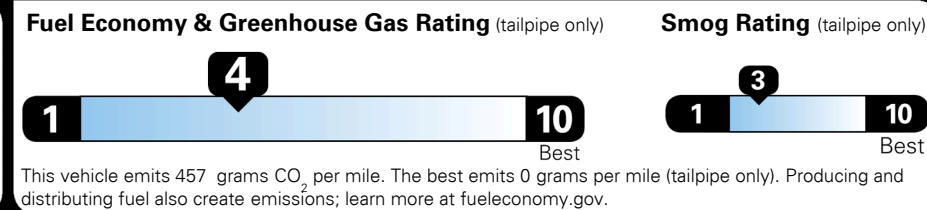

Manufacturer's Suggested Retail Price: **$38,850.00**

ADDED FEATURES:

*Cargo Package	$180.00
Cargo Tray, Cargo Net & First Aid Kit	
*Carpeted Floor Mats	$150.00
*Cargo Cover	$190.00
*Mud Guards	$120.00
*Wheel Locks	$55.00

Inland Freight & Handling : $950.00
Total Price : $40,495.00

Blue Link® Connected Services 3-years Standard (Enrollment Required)

EPA DOT Fuel Economy and Environment

Gasoline Vehicle

Fuel Economy

20 MPG
combined city/hwy

17 MPG
city

23 MPG
highway

5.0 gallons per 100 miles

Small SUVs range from 18 to 37 MPG. The best vehicle rates 136 MPGe.

You spend $2,250
more in fuel costs over 5 years compared to the average new vehicle.

Annual fuel cost $1,800

Actual results will vary for many reasons, including driving conditions and how you drive and maintain your vehicle. The average new vehicle gets 27 MPG and costs $6,750 to fuel over 5 years. Cost estimates are based on 15,000 miles per year at $ 2.40 per gallon. MPGe is miles per gasoline gallon equivalent. Vehicle emissions are a significant cause of climate change and smog.

fueleconomy.gov

Calculate personalized estimates and compare vehicles

Manufacturer's suggested retail price includes manufacturer's recommended pre-delivery service. Gasoline license and title fees state and local taxes and dealer installed options and accessories are not included in the manufacturer's suggested retail price. This label has been affixed to this vehicle by Hyundai Motor America, pursuant to the requirements of 15 U.S.C. 1231 et seq. which prohibits its removal or alteration prior to delivery to the ultimate purchaser.

PARTS CONTENT INFORMATION FOR VEHICLE IN THIS CARLINE:
U.S./CANADIAN PARTS CONTENT: 2 %
MAJOR SOURCES OF FOREIGN PARTS CONTENT: KOREA: 93 %

Note: Parts content does not include final assembly, distribution, or other non-parts costs.

FOR THIS VEHICLE:
FINAL ASSEMBLY POINT: ULSAN, KOREA
COUNTRY OF ORIGIN:
ENGINE: KOREA
TRANSMISSION: KOREA

249   A   26887MORNI

VIN: KM8SR4HF3JU282784