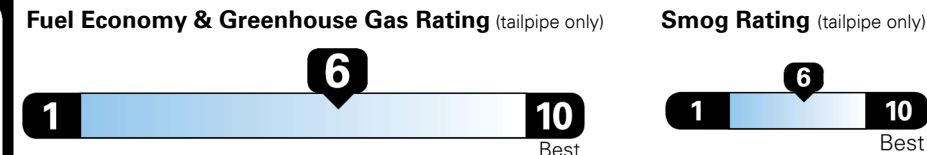

Inland Freight & Handling : \$895.00
Total Price : \$34,060.00

2016 Best Compact SUV for the Money By U.S. News & World Report

EPA DOT Fuel Economy and Environment

Fuel Economy
27 MPG
 combined city/hwy
25 city
30 highway
 3.7 gallons per 100 miles

Small SUVs range from 18 to 34 MPG. The best vehicle rates 136 MPGe.

You save \$250
 in fuel costs over 5 years compared to the average new vehicle.

Annual fuel cost \$1,350

This vehicle emits 334 grams CO₂ per mile. The best emits 0 grams per mile (tailpipe only). Producing and distributing fuel also create emissions; learn more at fueleconomy.gov.